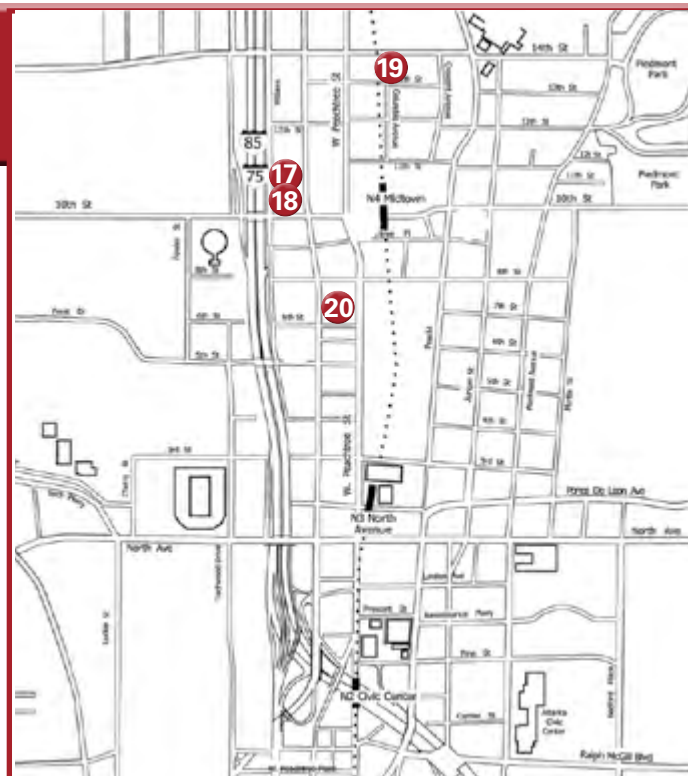

HOTELS OFFERING 5 NIGHT SPECIAL	RATE Sgl/DbI	LOCATION
2. Best Western Inn at the Peachtrees	\$109/\$109	Downtown
6. Hilton Atlanta	\$119/\$119	Downtown
9. Hyatt Regency	\$121/\$121	Downtown
11. Marriott Marquis	\$120/\$120	Downtown
14. Sheraton Atlanta	\$121/\$121	Downtown
16. Westin Peachtree Plaza	\$121/\$121	Downtown

** Parking rates are subject to change

*** Reflects discounted parking for IWF participants

Buckhead Area

HOTEL	RATE Sgl/DbI	PARKING FEE**	IWF SHUTTLE
21. Fairfield Inn and Suites	\$120/\$120	FREE!	MARTA
22. Hyatt Place Buckhead	\$126/\$126	FREE!	MARTA
23. JW Marriott	\$142/\$142	\$34.00 Valet/\$24.00 Self	MARTA
24. Ritz Carlton Buckhead	\$153/\$153	\$32.00 Valet	MARTA

** Parking rates are subject to change

*** Reflects discounted parking for IWF participants

Buckhead & Midtown Hotels

Buckhead and Midtown offer a nice change of pace for your visit to Atlanta. Shopping and restaurants abound within walking distance to hotels, and these neighborhoods are full of life and personality! These hotels are only a short trip by shuttle or Marta rail to downtown and the Georgia World Congress Center.