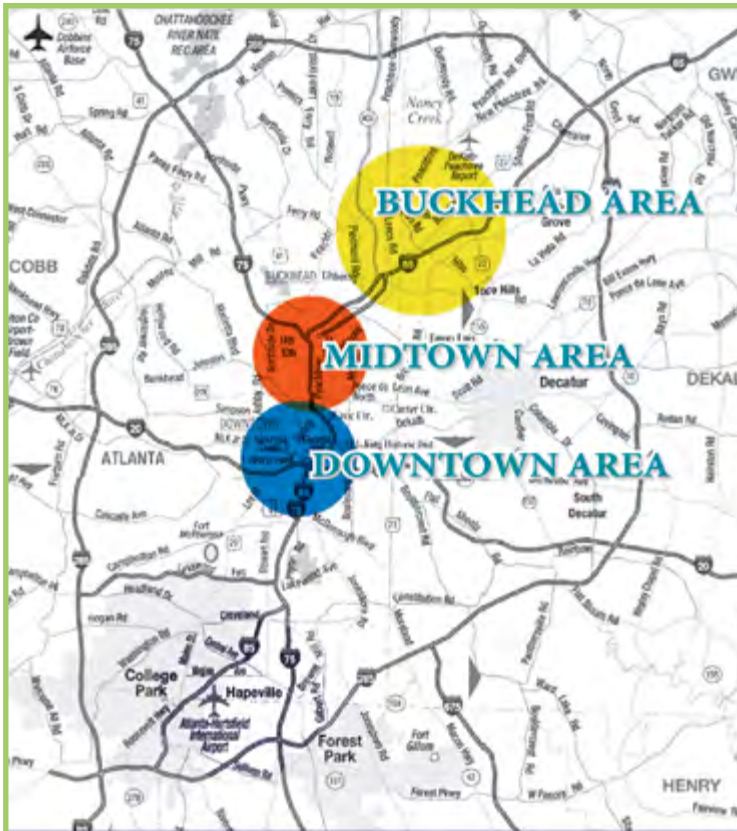

Downtown Area

HOTEL	RATE Sgl/DbI	PARKING FEE**	IWF SHUTTLE
1. Aloft Atlanta Downtown	$134/$134	$20.00	Yes
2. Best Western Inn at the Peachtrees	$119/$119	$15.00	Yes
3. Doubletree Atlanta Downtown	$139/$139	$16.00 Valet ***	Yes/Walk
4. Embassy Suites –COP*	$152/$152	$32.00 Valet	Walk
5. Glenn Hotel*	$147/$147	$28.00 Valet	Walk
6. Hilton Atlanta	$139/$139	$30.00 Valet/$22.00 Self	Yes
7. Hilton Garden Inn*	$138/$138	$21.00 Valet/$19.00 Self***	Walk
8. Holiday Inn Downtown	$119/$119	$20.00 Self	Yes/Walk
9. Hyatt Regency Atlanta	$141/$141	$24.00 Valet ***	Yes
10. Marriott Courtyard Atlanta	$135/$135	$28.00 Valet	Yes
11. Marriott Marquis	$143/$143	$28.00 Valet ***	Yes
12. Omni Hotel*	$162/$162	$35.00 Valet	Walk
13. Ritz Carlton Atlanta	$163/$163	$38.00 Valet	Yes
14. Sheraton Atlanta	$135/$135	$32.00 Valet/$22.00 Self	Yes
15. W Atlanta Downtown	$141/$141	$32.00 Valet	Yes
16. Westin Peachtree Plaza	$129/$129	$22.00 Valet ***	Yes

* Exhibitors will be assigned to these hotels in a special Exhibitor Housing Drawing on November 4, 2015

** Parking rates are subject to change

*** Reflects discounted parking for IWF participants